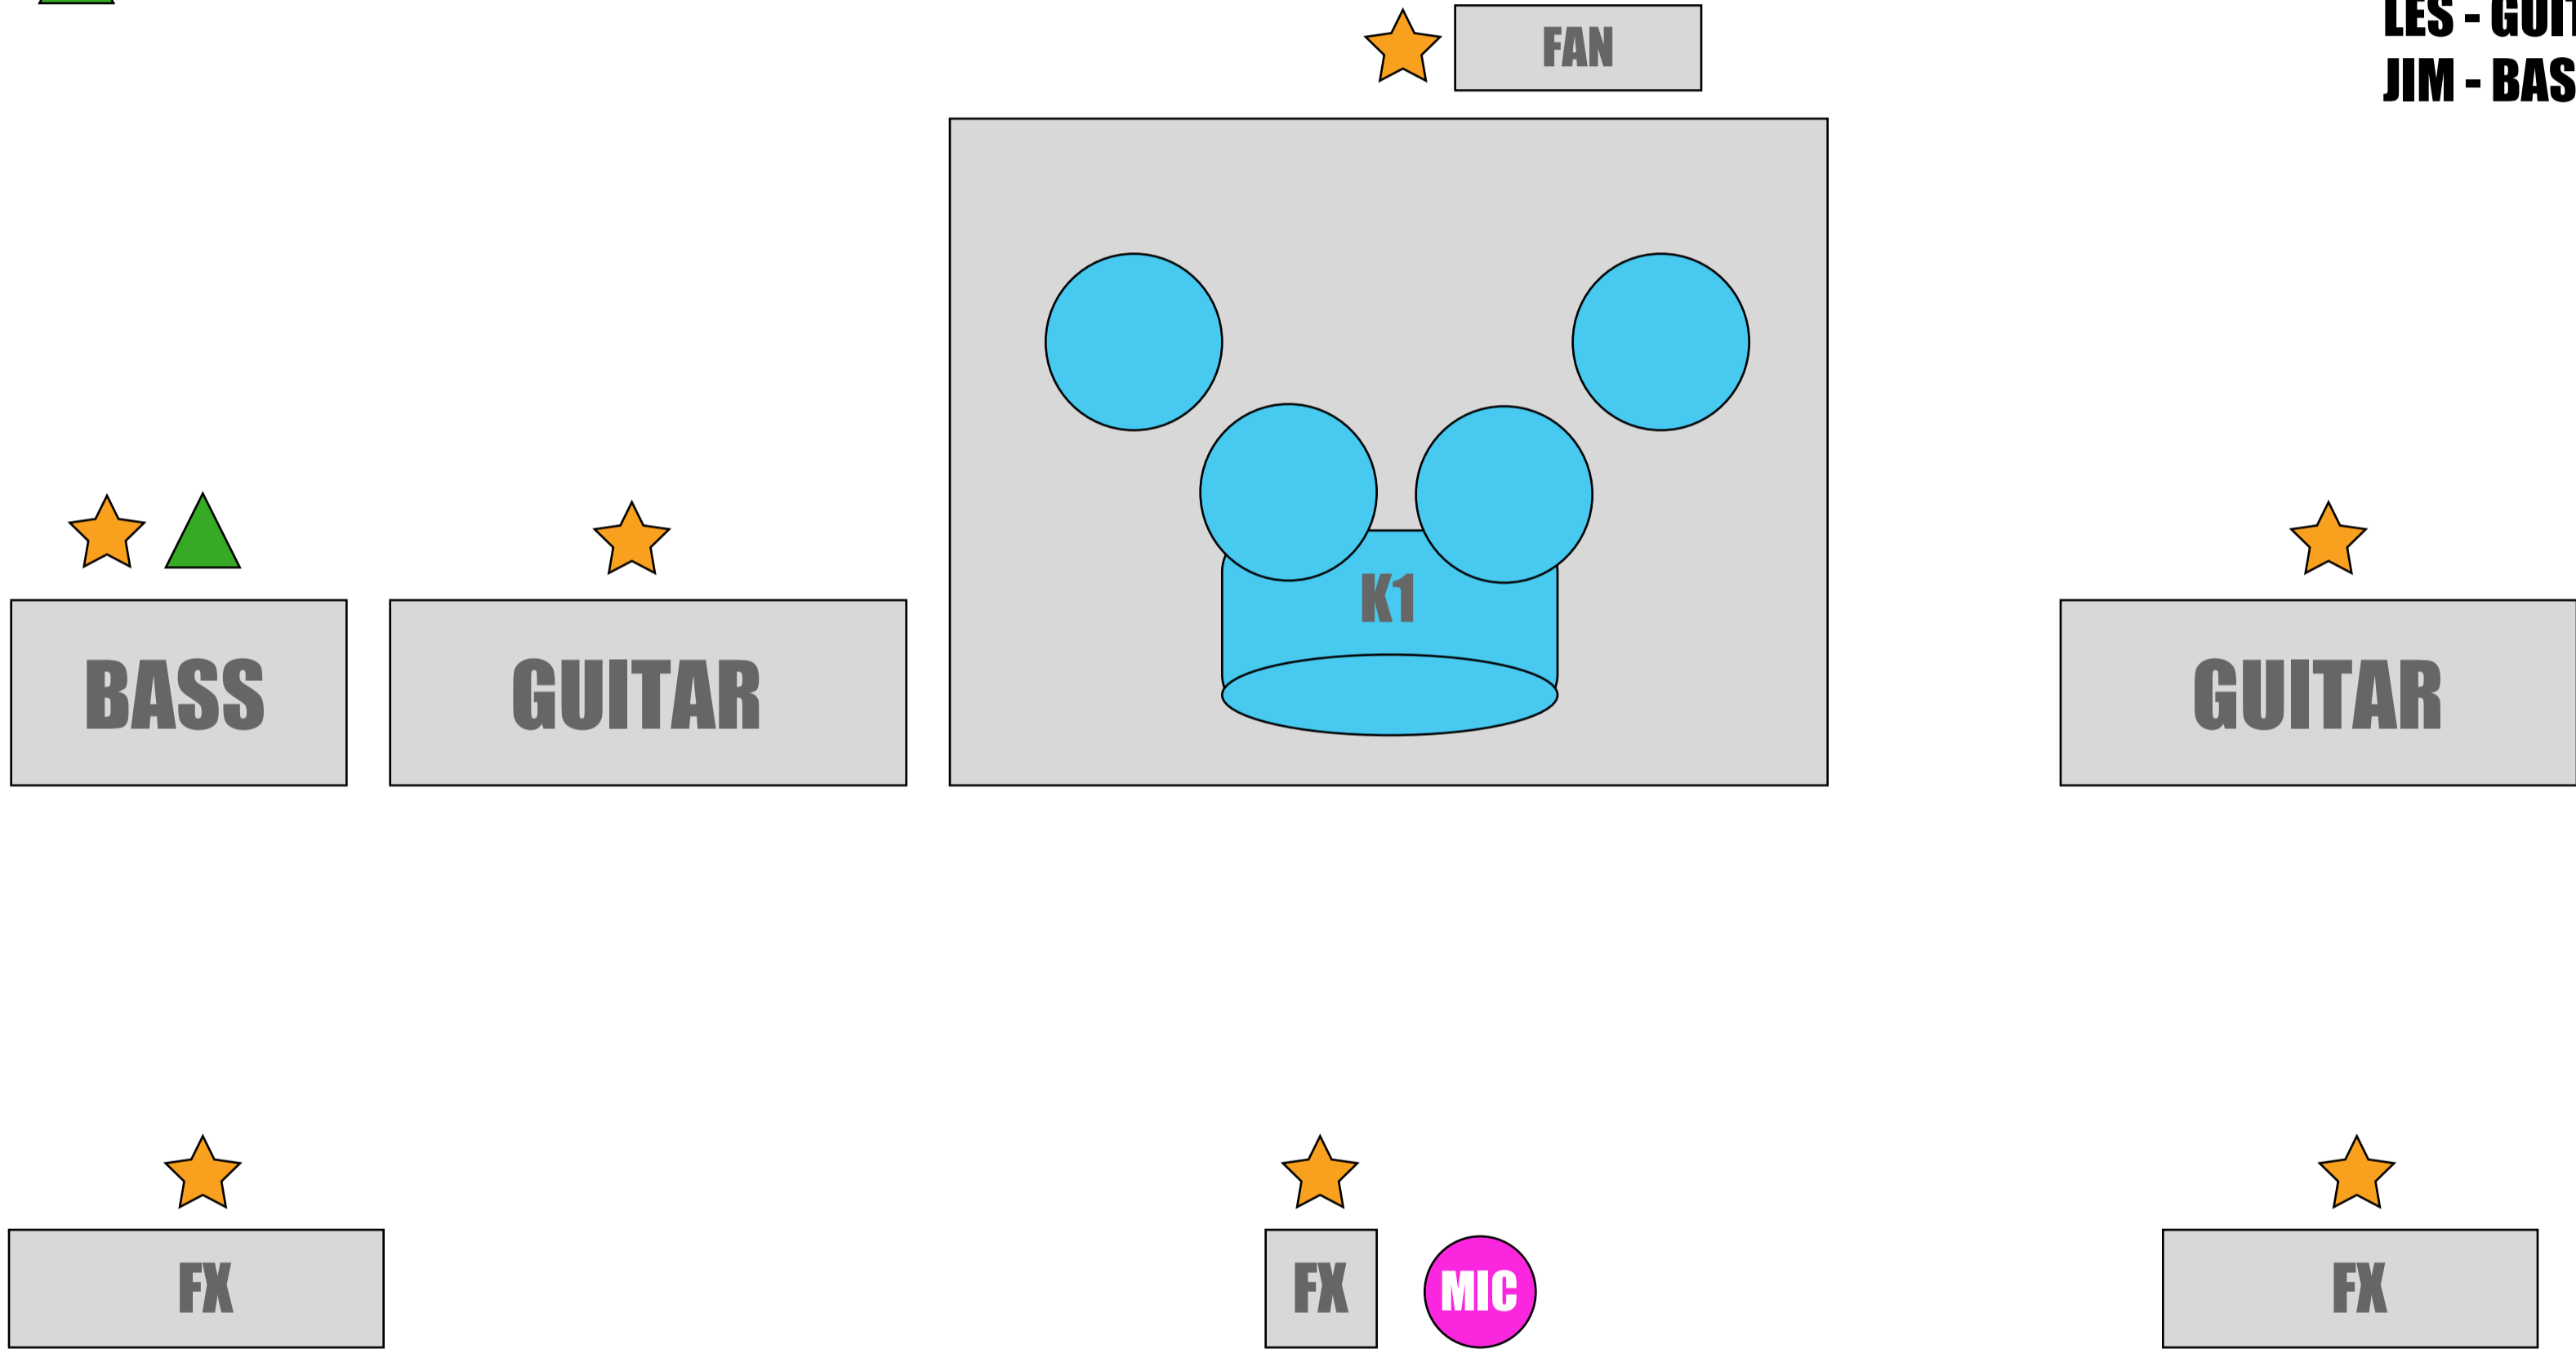

MIRRORS OF MADNESS TECH RIDER

★ AC POWER

▲ DI

LEE - VOCALS
NATT - DRUMS
LES - GUITAR
JIM - BASS

Please note: We only have one guitar, but require two guitar amps. The guitar is routed through two different setups to shape the band sound and overall live experience.